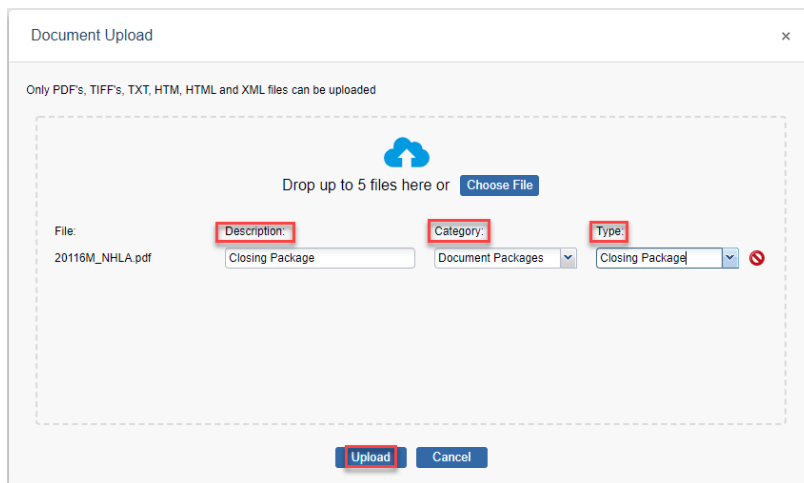

Uploading Package & Other Documents

DOCUMENT LIBRARY

This tab contains all **Seller Uploaded Documents** and all Planet uploaded documentation. Documents uploaded by Planet will be located under the **Additional Uploaded Documents** section

- To review specific documents, double-click the document.

DOCUMENT UPLOAD

Documents may be uploaded in batches or indexed individually at any time during the process

- Select the **Upload** icon
- Select **Choose File**. Acceptable Document Types: PDF, TIFF, TXT, HTM, HTML, and XML
- Maximum document size: 500MB
- Up to 5 Documents may be uploaded at once