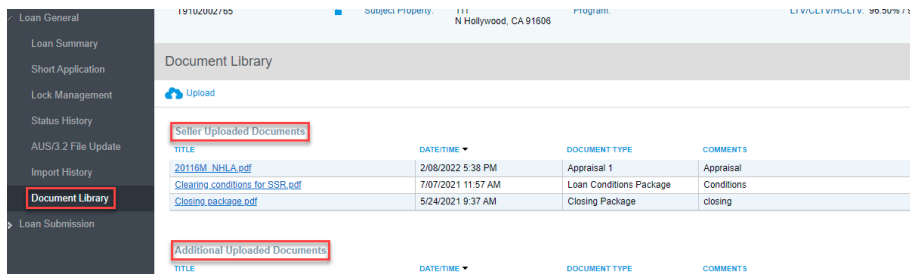

Uploading Package & Other Documents

DOCUMENT LIBRARY

This tab contains all **Seller Uploaded Documents** and all Planet uploaded documentation. Documents uploaded by Planet will be located under the **Additional Uploaded Documents** section

- To review specific documents, double-click the document.

DOCUMENT UPLOAD

Documents may be uploaded in batches or indexed individually at any time during the process

- Select the **Upload** icon
- Select **Choose File**. Acceptable Document Types: PDF, TIFF, TXT, HTM, HTML, and XML
- Maximum document size: 500MB
- Up to 5 Documents may be uploaded at once